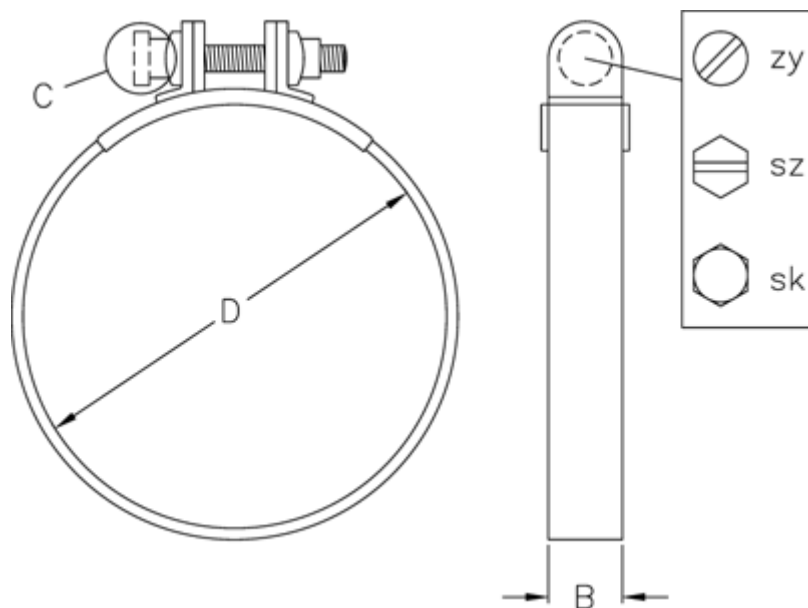

# Data Sheet

Article number: 02140000027

Description: Sealing Clamp S 27 W1

## Measures

C (screw type) = SZ

Diameter D = 27

Width B = 15